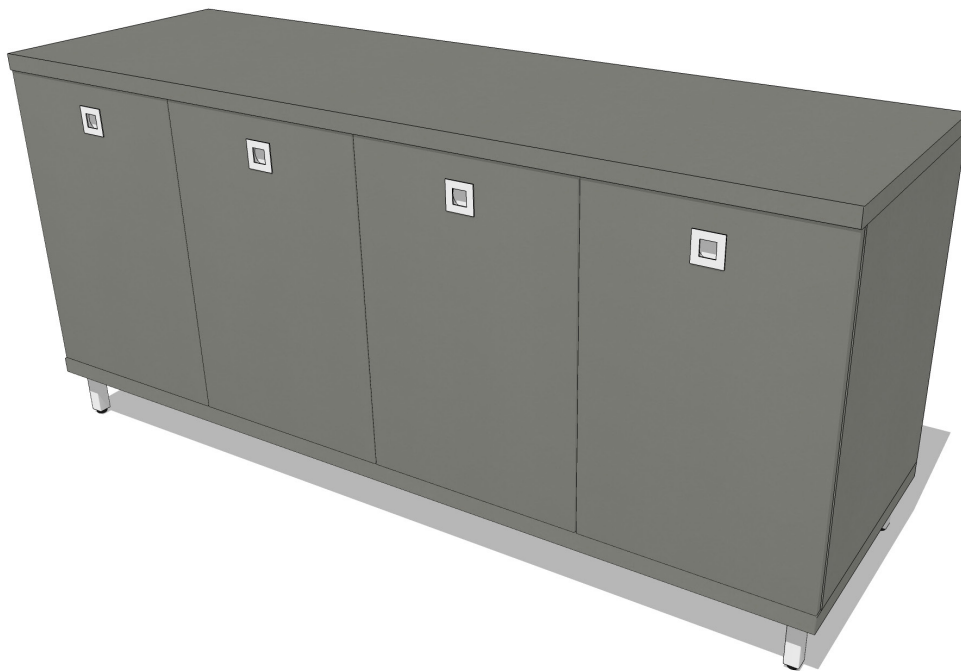

## CREDENZA CR64B20

Width 64" × Depth 20" × Height 30"

The Credenza is a timeless piece that can accent any room with its simple and durable design.

Shown at 1/2" Scale

PLAN

FRONT

SIDE

Finishes of sample shown

**Box :** Slate Laminate | **Counter:** Slate Laminate | **Face:** Slate Laminate | **Platform:** Slate Laminate | **Legs:** 4" Metal