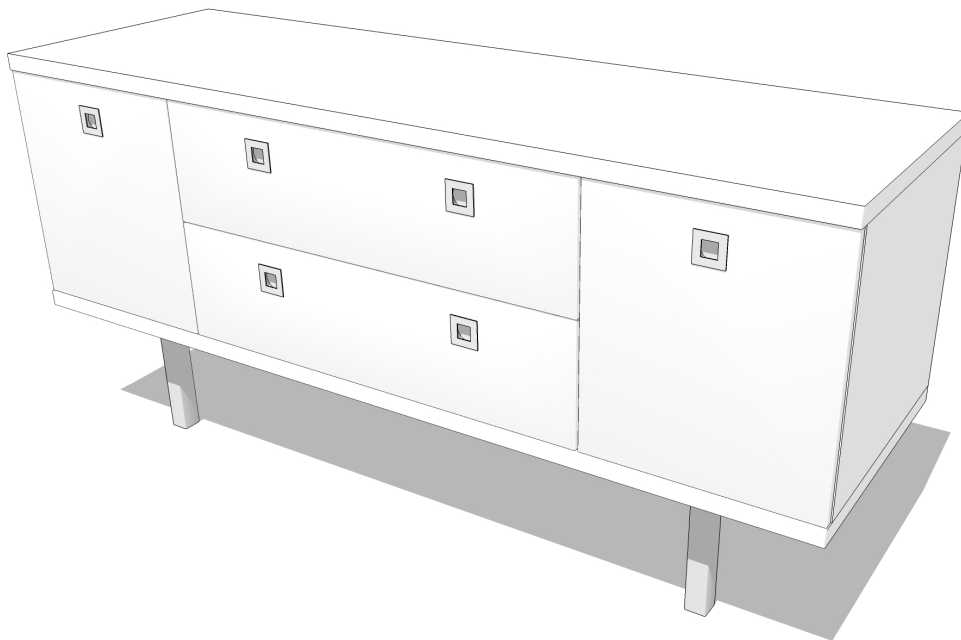

CREDENZA CR64C20

Width 64" × Depth 20" × Height 30"

The Credenza is a timeless piece that can accent any room with its simple and durable design.

Shown at 1/2" Scale

PLAN

FRONT

SIDE

Finishes of sample shown

Box : White Laminate | **Counter:** White Laminate | **Face:** White Laminate | **Platform:** White Laminate | **Legs:** 10" Metal