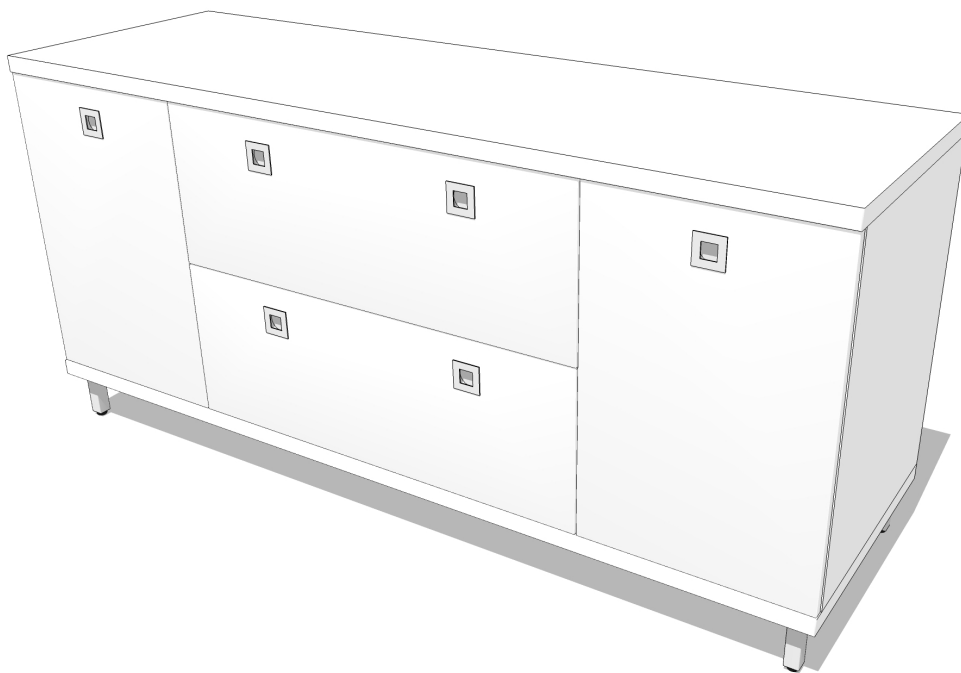

## CREDENZA CR64D20

Width 64" × Depth 20" × Height 30"

The Credenza is a timeless piece that can accent any room with its simple and durable design.

Shown at 1/2" Scale

PLAN

FRONT

SIDE

Finishes of sample shown

**Box :** White Laminate | **Counter:** White Laminate | **Face:** White Laminate | **Platform:** White Laminate | **Legs:** 4" Metal