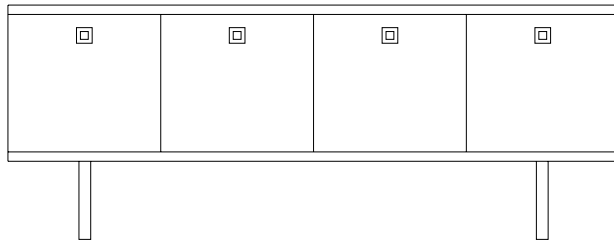

CREDENZA CR78A20

Width 78" × Depth 20" × Height 30"

The Credenza is a timeless piece that can accent any room with its simple and durable design.

Shown at 1/2" Scale

PLAN

FRONT

SIDE

Finishes of sample shown

Box : White Laminate | **Counter:** White Laminate | **Face:** White Laminate | **Platform:** White Laminate | **Legs:** 10" Metal