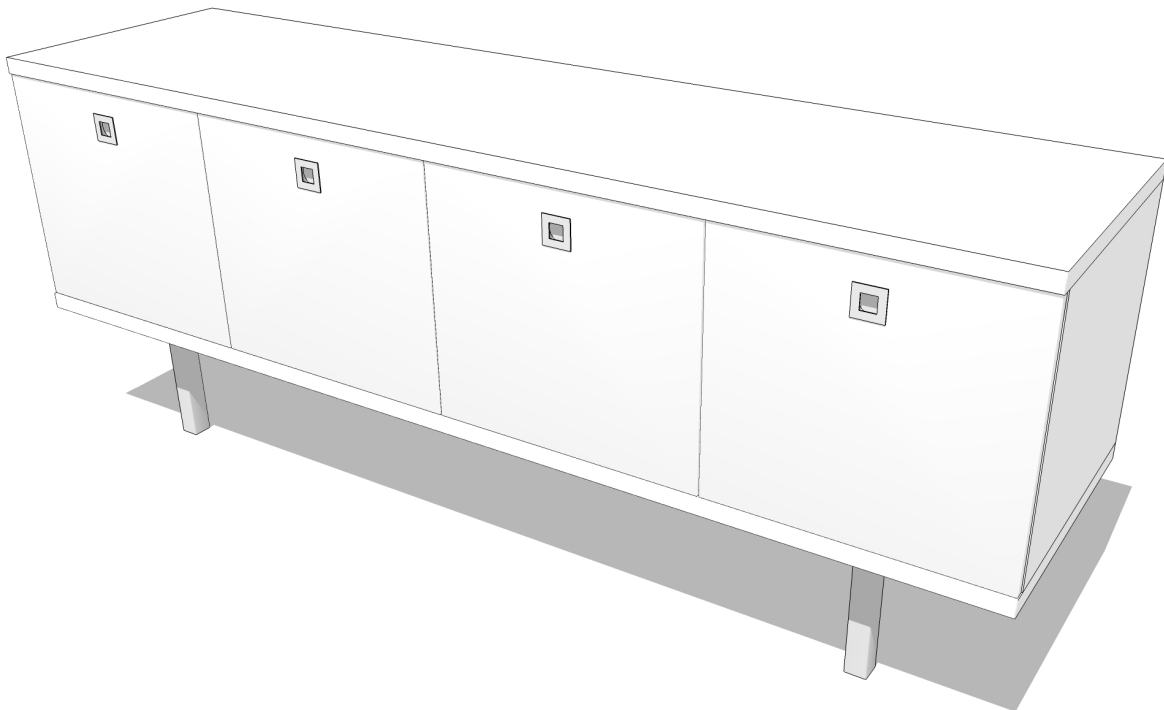

CREDENZA CR78A20

Width 78" × Depth 20" × Height 30"

The Credenza is a timeless piece that can accent any room with its simple and durable design.

Shown at 1/2" Scale

PLAN

FRONT

SIDE

Finishes of sample shown

Box : White Laminate | **Counter:** White Laminate | **Face:** White Laminate | **Platform:** White Laminate | **Legs:** 10" Metal