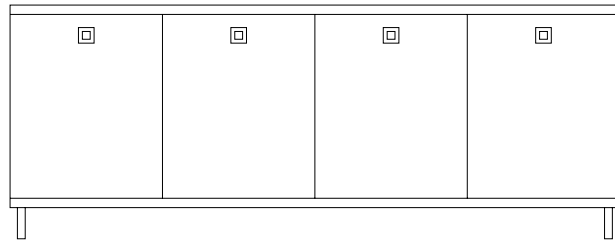

CREDENZA CR78B20

Width 78" × Depth 20" × Height 30"

The Credenza is a timeless piece that can accent any room with its simple and durable design.

Shown at 1/2" Scale

PLAN

FRONT

SIDE

Finishes of sample shown

Box : White Laminate | **Counter:** White Laminate | **Face:** White Laminate | **Platform:** White Laminate | **Legs:** 4" Metal