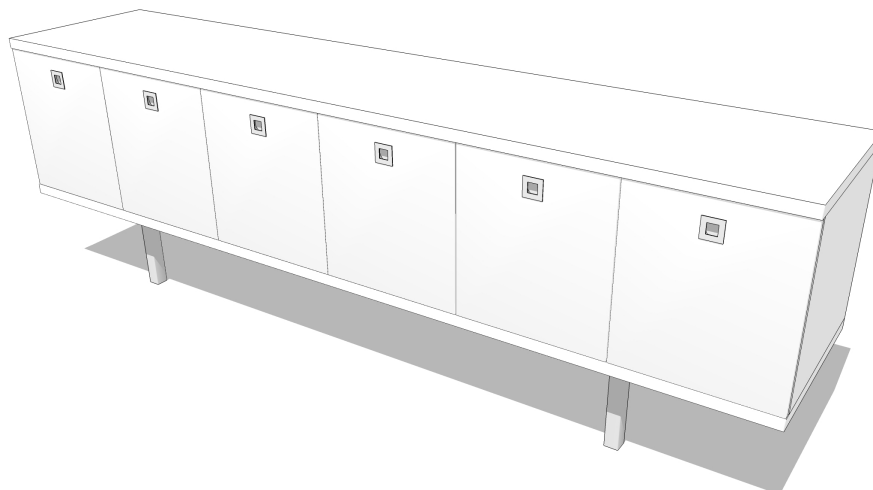

CREDENZA CR96A20

Width 96" × Depth 20" × Height 30"

The Credenza is a timeless piece that can accent any room with its simple and durable design.

Shown at 1/2" Scale

FRONT

SIDE

PLAN

Finishes of sample shown

Box : White Laminate | **Counter:** White Laminate | **Face:** White Laminate | **Platform:** White Laminate | **Legs:** 10" Metal