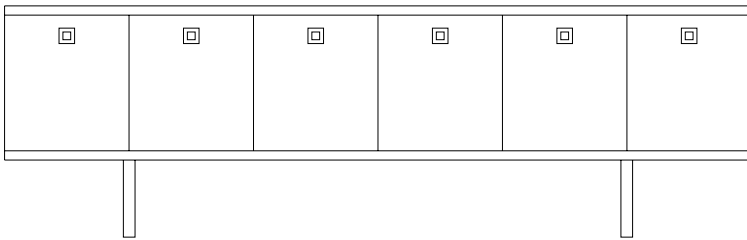

CREDENZA CR96A20

Width 96" × Depth 20" × Height 30"

The Credenza is a timeless piece that can accent any room with its simple and durable design.

Shown at 1/2" Scale

FRONT

SIDE

PLAN

Finishes of sample shown

Box : White Laminate | **Counter:** White Laminate | **Face:** White Laminate | **Platform:** White Laminate | **Legs:** 10" Metal