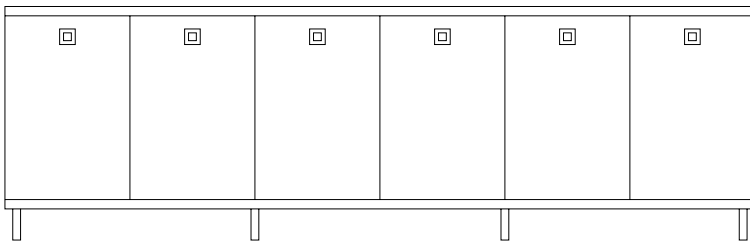

CREDENZA CR96B20

Width 96" × Depth 20" × Height 30"

The Credenza is a timeless piece that can accent any room with its simple and durable design.

Shown at 1/2" Scale

FRONT

SIDE

PLAN

Finishes of sample shown

Box : White Laminate | **Counter:** White Laminate | **Face:** White Laminate | **Platform:** White Laminate | **Legs:** 4" Metal