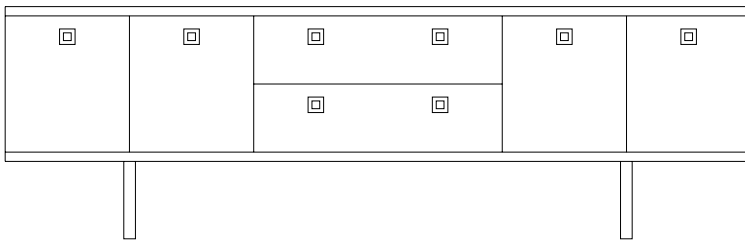

## CREDENZA CR96C20

Width 96" × Depth 20" × Height 30"

The Credenza is a timeless piece that can accent any room with its simple and durable design.

Shown at 1/2" Scale

### FRONT

### SIDE

### PLAN

Finishes of sample shown

**Box :** White Laminate | **Counter:** White Laminate | **Face:** White Laminate | **Platform:** White Laminate | **Legs:** 10" Metal