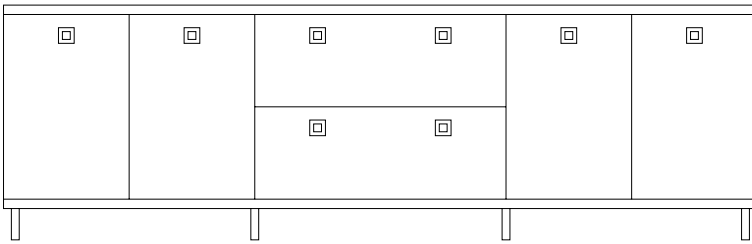

CREDENZA CR96D20

Width 96" × Depth 20" × Height 30"

The Credenza is a timeless piece that can accent any room with its simple and durable design.

Shown at 1/2" Scale

FRONT