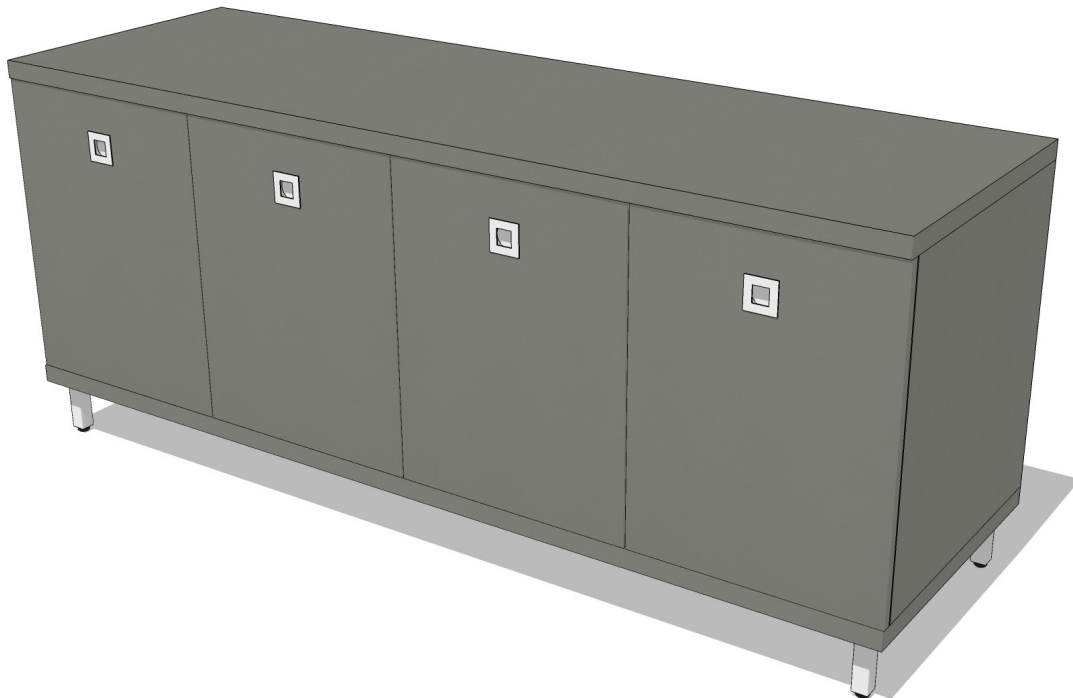

MEDIA ME64A20

Width 64" × Depth 20" × Height 27"

Ideal for electronic storage and displays, our Media unit provides functional and stylish organization.

Shown at 1/2" Scale

PLAN

FRONT

SIDE

Finishes of sample shown

Box : Slate Laminate | **Counter:** Slate Laminate | **Face:** Slate Laminate | **Platform:** Slate Laminate | **Legs:** 4" Metal