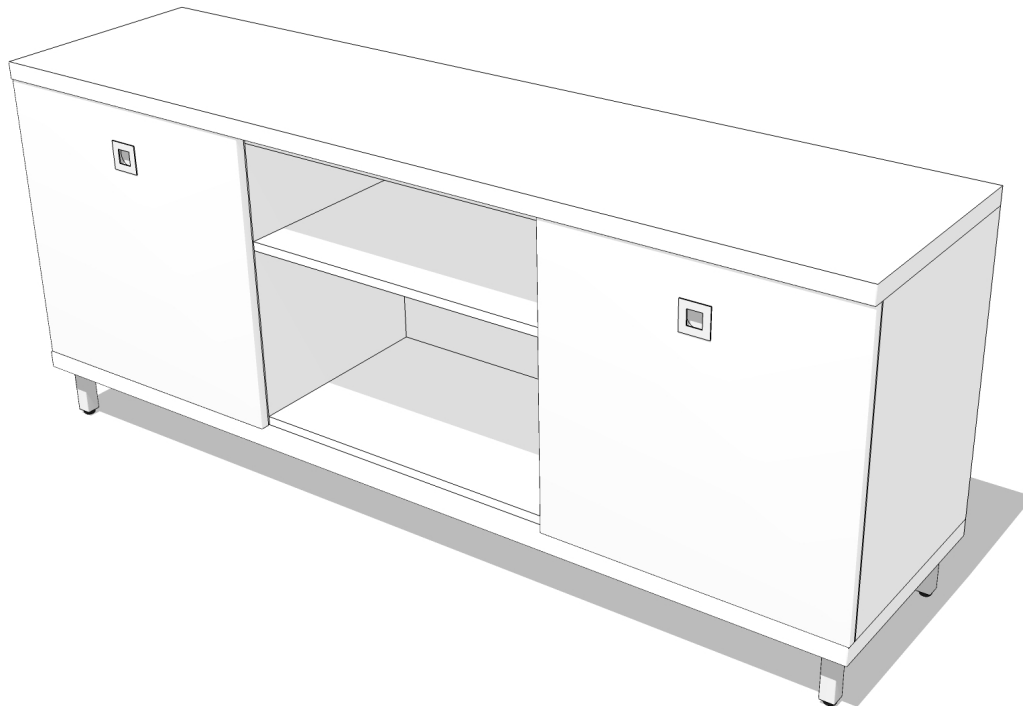

## MEDIA ME64B16

Width 64" × Depth 16" × Height 27"

Ideal for electronic storage and displays, our Media unit provides functional and stylish organization.

Shown at 1/2" Scale

PLAN

FRONT

SIDE

Finishes of sample shown

**Box :** White Laminate | **Counter:** White Laminate | **Face:** White Laminate | **Platform:** White Laminate | **Legs:** 4" Metal