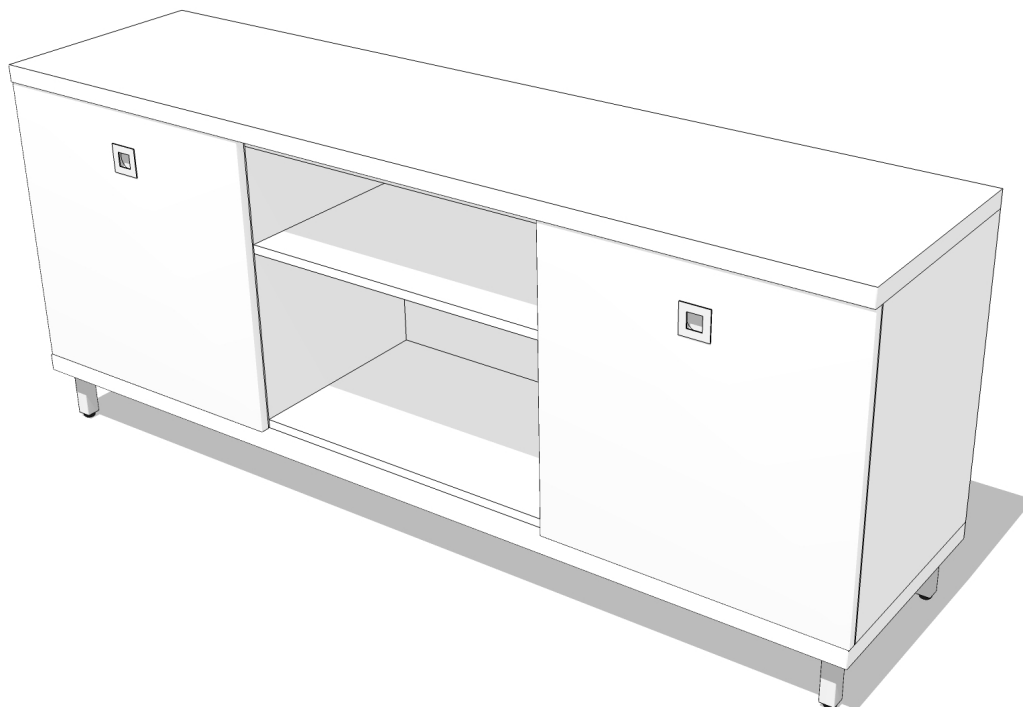

MEDIA ME64B20

Width 64" × Depth 20" × Height 27"

Ideal for electronic storage and displays, our Media unit provides functional and stylish organization.

Shown at 1/2" Scale

PLAN

FRONT

SIDE

Finishes of sample shown

Box : White Laminate | **Counter:** White Laminate | **Face:** White Laminate | **Platform:** White Laminate | **Legs:** 4" Metal