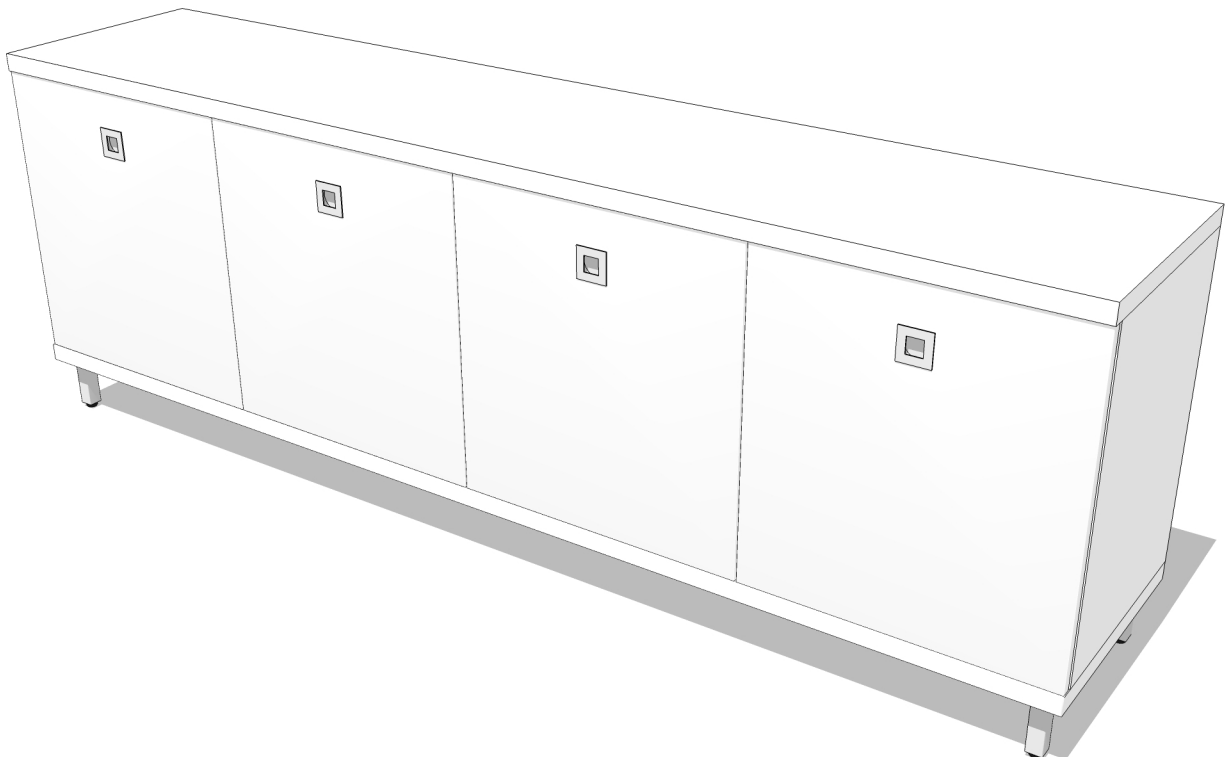

MEDIA ME78A16

Width 78" × Depth 16" × Height 27"

Ideal for electronic storage and displays, our Media unit provides functional and stylish organization.

Shown at 1/2" Scale

PLAN

FRONT

SIDE

Finishes of sample shown

Box : White Laminate | **Counter:** White Laminate | **Face:** White Laminate | **Platform:** White Laminate | **Legs:** 4" Metal