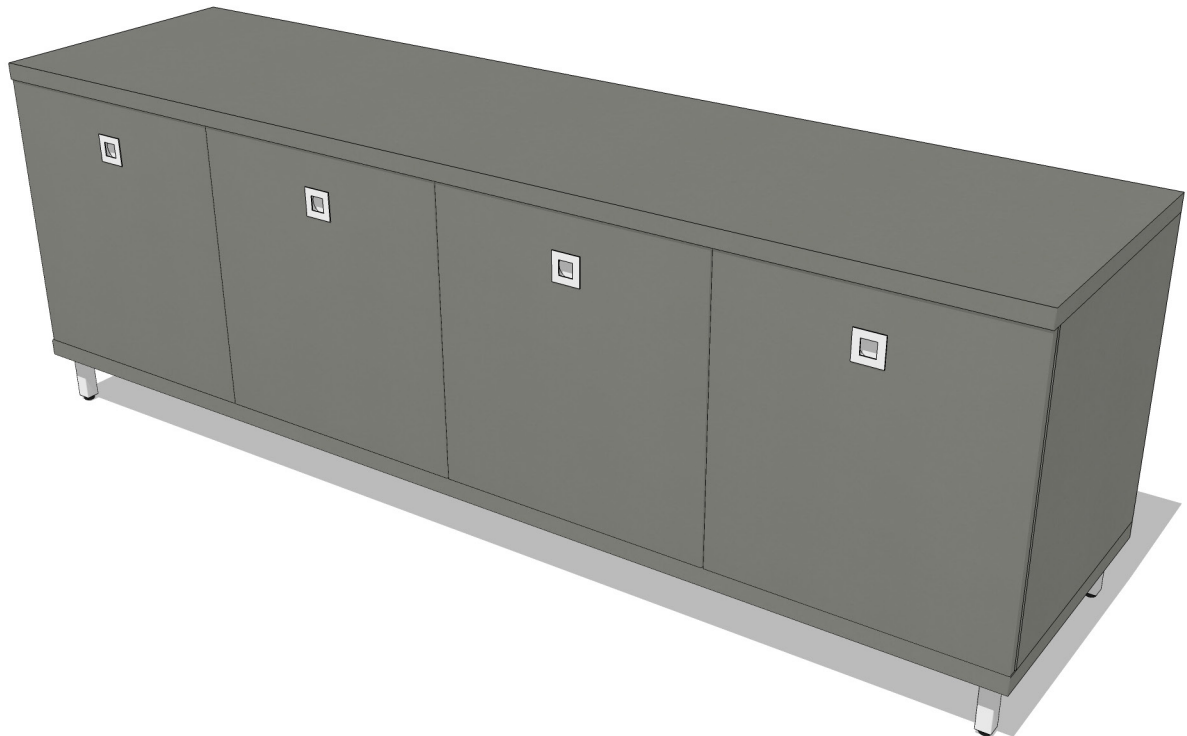

MEDIA ME78A20

Width 78" × Depth 20" × Height 27"

Ideal for electronic storage and displays, our Media unit provides functional and stylish organization.

Shown at 1/2" Scale

PLAN

FRONT

SIDE

Finishes of sample shown

Box : Slate Laminate | **Counter:** Slate Laminate | **Face:** Slate Laminate | **Platform:** Slate Laminate | **Legs:** 4" Metal