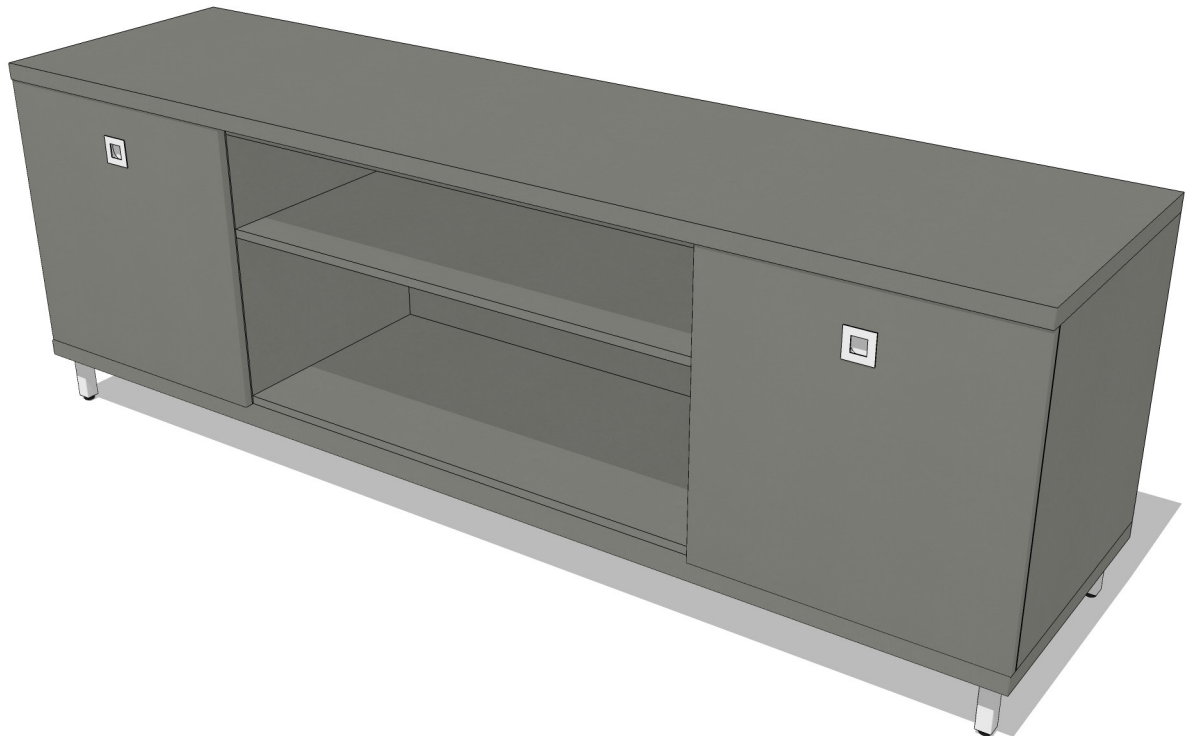

MEDIA ME78B20

Width 78" × Depth 20" × Height 27"

Ideal for electronic storage and displays, our Media unit provides functional and stylish organization.

Shown at 1/2" Scale

PLAN

FRONT

SIDE

Finishes of sample shown

Box : Slate Laminate | **Counter:** Slate Laminate | **Face:** Slate Laminate | **Platform:** Slate Laminate | **Legs:** 4" Metal