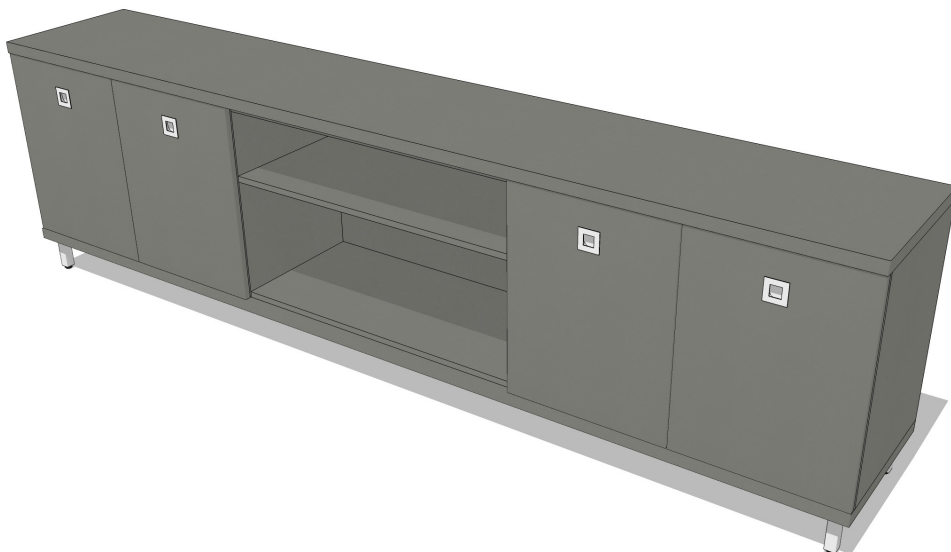

MEDIA ME96B16

Width 96" × Depth 16" × Height 27"

Ideal for electronic storage and displays, our Media unit provides functional and stylish organization.

Shown at 1/2" Scale

FRONT

SIDE

PLAN

Finishes of sample shown

Box : Slate Laminate | **Counter:** Slate Laminate | **Face:** Slate Laminate | **Platform:** Slate Laminate | **Legs:** 4" Metal