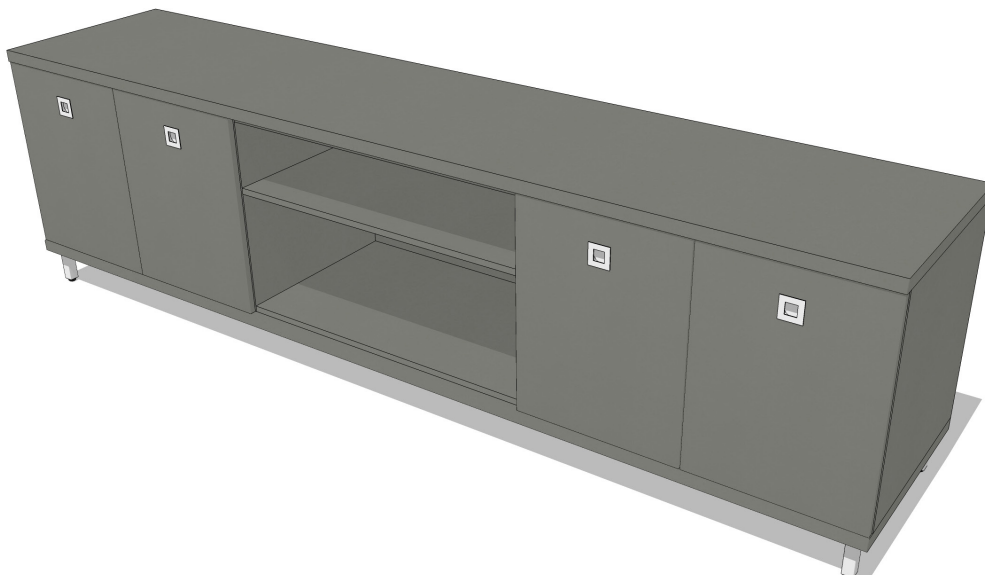

MEDIA ME96B20

Width 96" × Depth 20" × Height 27"

Ideal for electronic storage and displays, our Media unit provides functional and stylish organization.

Shown at 1/2" Scale

FRONT

SIDE

PLAN

Finishes of sample shown

Box : Slate Laminate | **Counter:** Slate Laminate | **Face:** Slate Laminate | **Platform:** Slate Laminate | **Legs:** 4" Metal