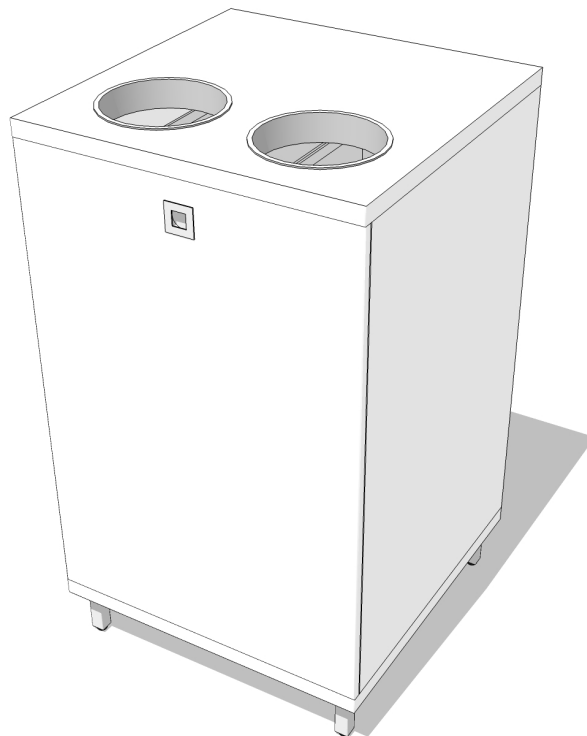

RECYCLE **RC48A**

Width 24" × Depth 24" × Height 41"

A solid design and construction ensure our Recycle + Trash units are both durable and discrete.

Shown at 1/2" Scale

FRONT

SIDE

PLAN

Finishes of sample shown

Box : White Laminate | **Counter:** White Laminate | **Face:** White Laminate | **Platform:** White Laminate | **Legs:** 4" Metal