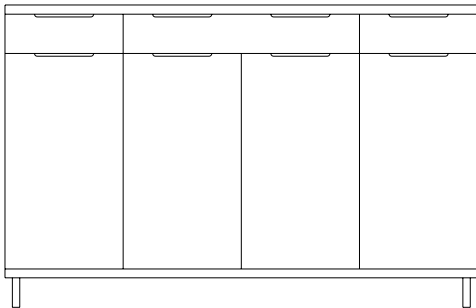

## SIDE BOARD **SB64A20**

Width 64" × Depth 20" × Height 41"

With a modern design and classic function, our Sideboard compliments a variety of environments while providing effective storage capabilities.

Shown at 1/2" Scale

**FRONT**

**SIDE**

**PLAN**

Finishes of sample shown

**Box :** White Laminate | **Counter:** White Laminate | **Face:** White Laminate | **Platform:** White Laminate | **Legs:** 4" Metal