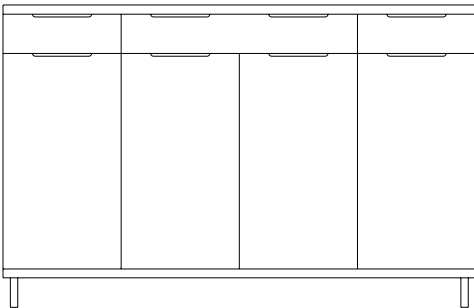

## SIDE BOARD **SB64A24**

Width 64" × Depth 24" × Height 41"

With a modern design and classic function, our Sideboard compliments a variety of environments while providing effective storage capabilities.

Shown at 1/2" Scale

**FRONT**

**SIDE**

**PLAN**

Finishes of sample shown

**Box :** White Laminate | **Counter:** White Laminate | **Face:** White Laminate | **Platform:** White Laminate | **Legs:** 4" Metal