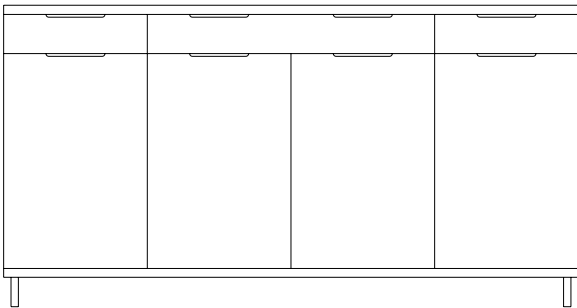

SIDE BOARD **SB78A16**

Width 78" × Depth 16" × Height 41"

With a modern design and classic function, our Sideboard compliments a variety of environments while providing effective storage capabilities.

Shown at 1/2" Scale

FRONT

SIDE

PLAN

Finishes of sample shown

Box : White Laminate | **Counter:** White Laminate | **Face:** White Laminate | **Platform:** White Laminate | **Legs:** 4" Metal