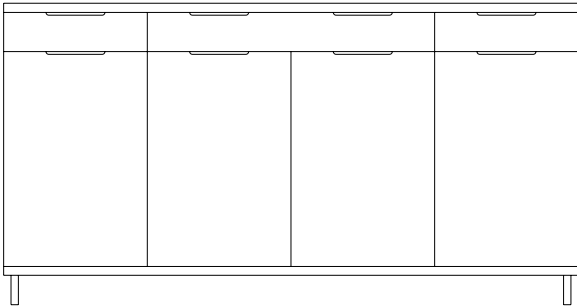

SIDE BOARD **SB78A20**

Width 78" × Depth 20" × Height 41"

With a modern design and classic function, our Sideboard compliments a variety of environments while providing effective storage capabilities.

Shown at 1/2" Scale

FRONT

SIDE

PLAN

Finishes of sample shown

Box : White Laminate | **Counter:** White Laminate | **Face:** White Laminate | **Platform:** White Laminate | **Legs:** 4" Metal