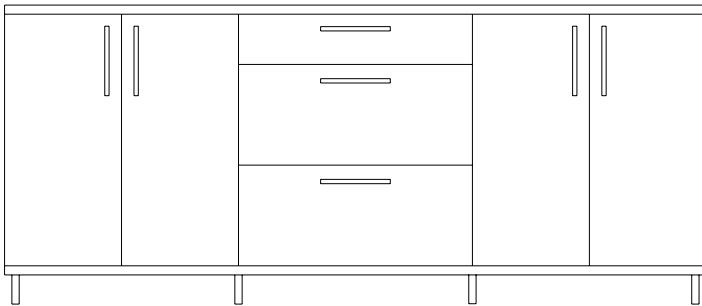

SIDE BOARD **SB96A16**

Width 96" × Depth 16" × Height 41"

With a modern design and classic function, our Sideboard compliments a variety of environments while providing effective storage capabilities.

Shown at ½" Scale

FRONT

SIDE

PLAN

Finishes of sample shown

Box : White Laminate | **Counter:** White Laminate | **Face:** White Laminate | **Platform:** White Laminate | **Legs:** 4" Metal