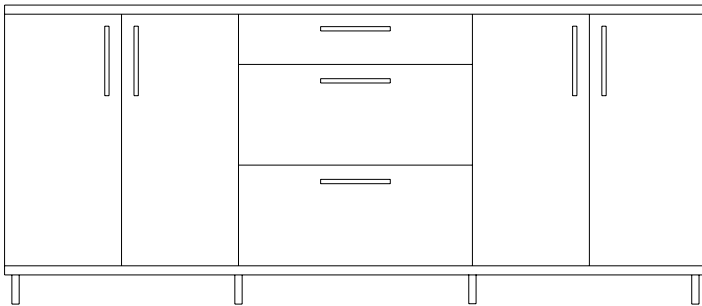

SIDE BOARD **SB96A20**

Width 96" × Depth 20" × Height 41"

With a modern design and classic function, our Sideboard compliments a variety of environments while providing effective storage capabilities.

Shown at ½" Scale

FRONT

SIDE

PLAN

Finishes of sample shown

Box : White Laminate | **Counter:** White Laminate | **Face:** White Laminate | **Platform:** White Laminate | **Legs:** 4" Metal