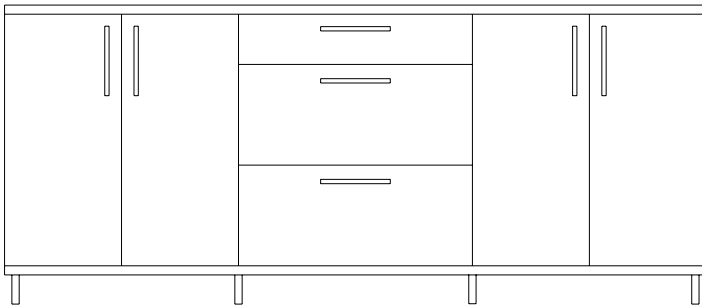

SIDE BOARD **SB96A24**

Width 96" × Depth 24" × Height 41"

With a modern design and classic function, our Sideboard compliments a variety of environments while providing effective storage capabilities.

Shown at ½" Scale

FRONT

SIDE

PLAN

Finishes of sample shown

Box : White Laminate | **Counter:** White Laminate | **Face:** White Laminate | **Platform:** White Laminate | **Legs:** 4" Metal