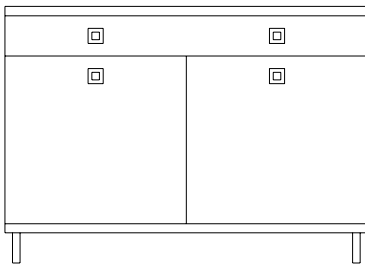

SERVER SE48B24

Width 48" × Depth 24" × Height 34"

Designed as a multifunctional unit, the Server promotes effortless hospitality and efficiency.

Shown at ½" Scale

FRONT

SIDE

PLAN

Finishes of sample shown

Box : White Laminate | **Counter:** White Laminate | **Face:** White Laminate | **Platform:** White Laminate | **Legs:** 4" Metal