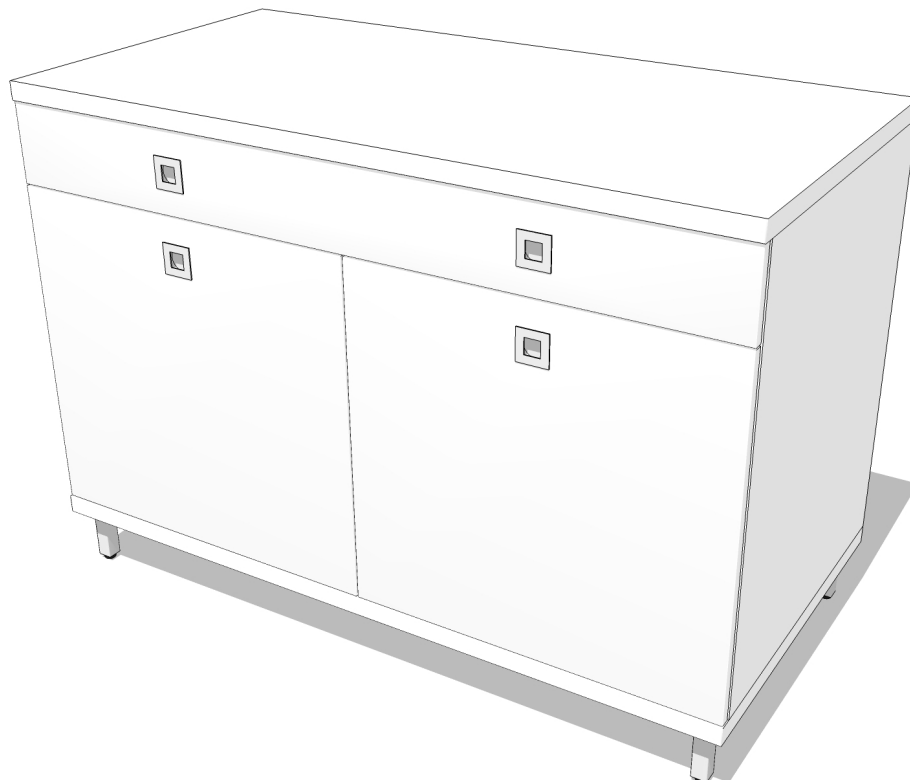

SERVER SE48B24

Width 48" × Depth 24" × Height 34"

Designed as a multifunctional unit, the Server promotes effortless hospitality and efficiency.

Shown at ½" Scale

FRONT

SIDE

PLAN

Finishes of sample shown

Box : White Laminate | **Counter:** White Laminate | **Face:** White Laminate | **Platform:** White Laminate | **Legs:** 4" Metal