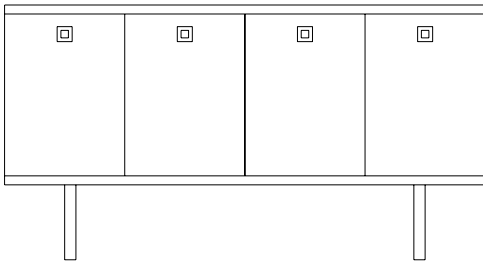

## SERVER SE64A20

Width 64" × Depth 20" × Height 34"

Designed as a multifunctional unit, the Server promotes effortless hospitality and efficiency.

Shown at 1/2" Scale

FRONT

SIDE

PLAN

Finishes of sample shown

**Box :** White Laminate | **Counter:** White Laminate | **Face:** White Laminate | **Platform:** White Laminate | **Legs:** 10" Metal