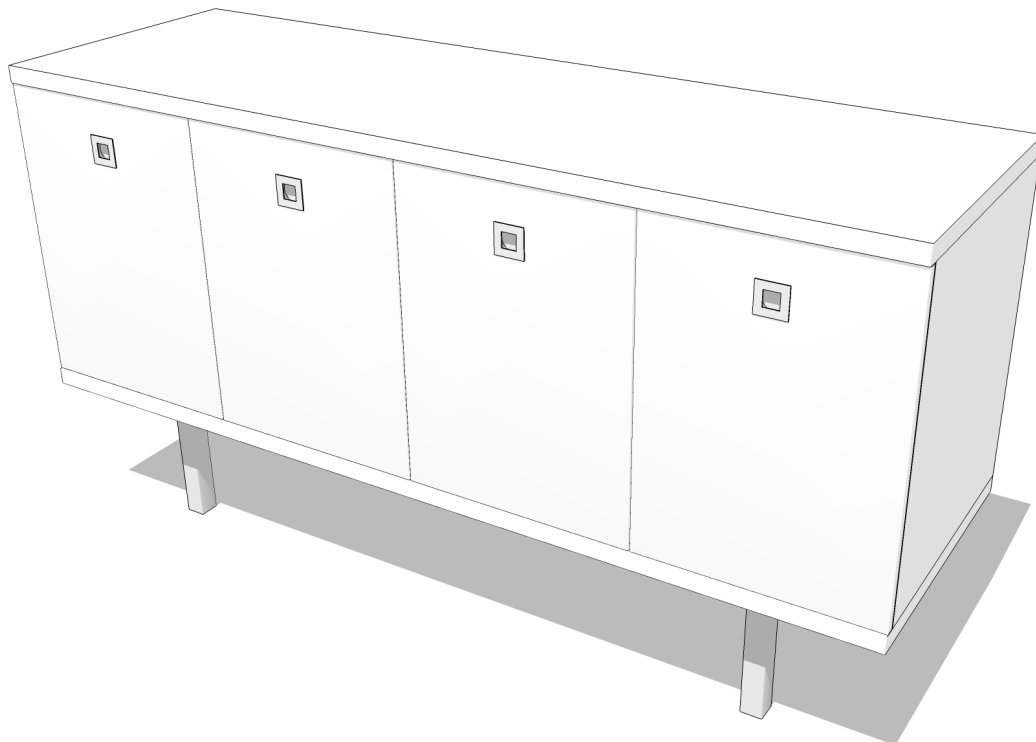

## SERVER SE64A20

Width 64" × Depth 20" × Height 34"

Designed as a multifunctional unit, the Server promotes effortless hospitality and efficiency.

Shown at 1/2" Scale

FRONT

SIDE

PLAN

Finishes of sample shown

**Box :** White Laminate | **Counter:** White Laminate | **Face:** White Laminate | **Platform:** White Laminate | **Legs:** 10" Metal