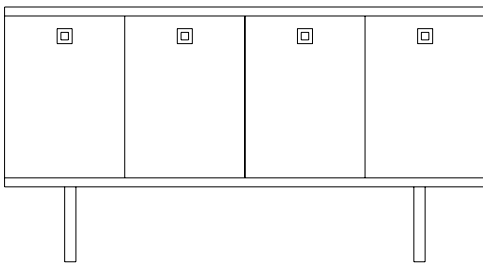

## SERVER SE64A24

Width 64" × Depth 24" × Height 34"

Designed as a multifunctional unit, the Server promotes effortless hospitality and efficiency.

Shown at ½" Scale

FRONT

SIDE

PLAN

Finishes of sample shown

**Box :** White Laminate | **Counter:** White Laminate | **Face:** White Laminate | **Platform:** White Laminate | **Legs:** 10" Metal