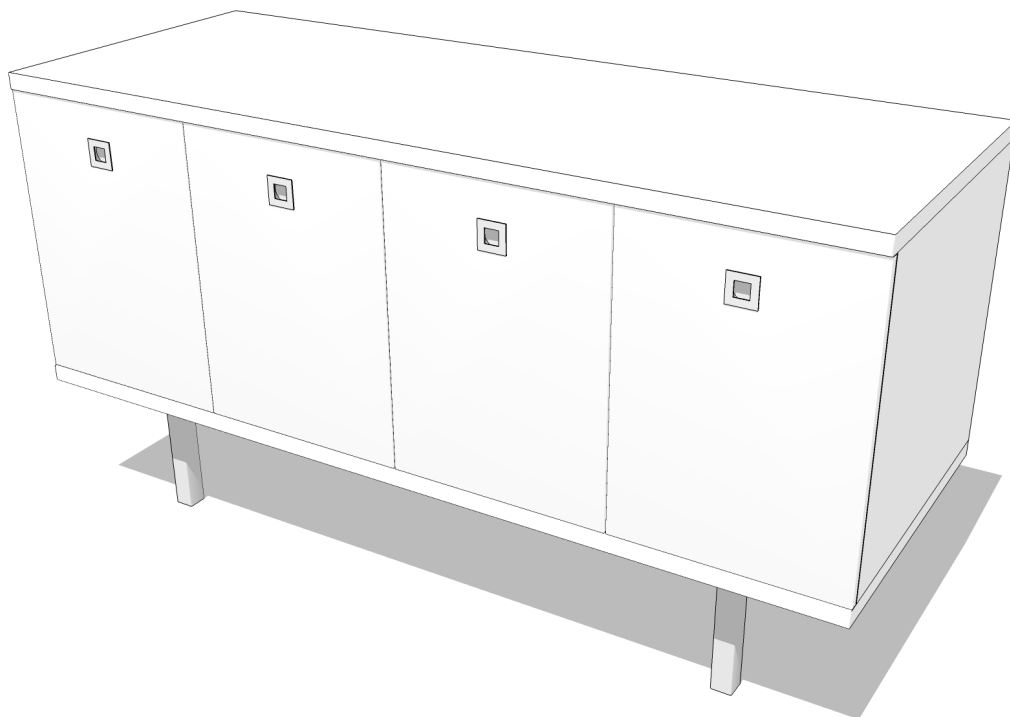

## SERVER SE64A24

Width 64" × Depth 24" × Height 34"

Designed as a multifunctional unit, the Server promotes effortless hospitality and efficiency.

Shown at ½" Scale

FRONT

SIDE

PLAN

Finishes of sample shown

**Box :** White Laminate | **Counter:** White Laminate | **Face:** White Laminate | **Platform:** White Laminate | **Legs:** 10" Metal