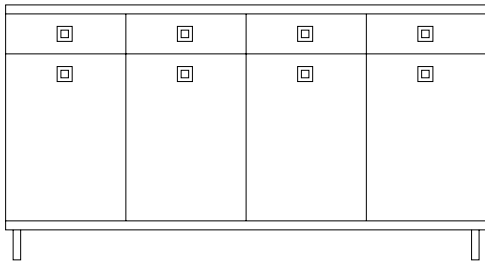

## SERVER SE64B20

Width 64" × Depth 20" × Height 34"

Designed as a multifunctional unit, the Server promotes effortless hospitality and efficiency.

Shown at 1/2" Scale

FRONT

SIDE

PLAN

Finishes of sample shown

**Box :** White Laminate | **Counter:** White Laminate | **Face:** White Laminate | **Platform:** White Laminate | **Legs:** 4" Metal