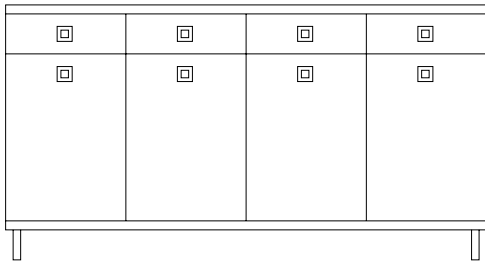

SERVER SE64B24

Width 64" × Depth 24" × Height 34"

Designed as a multifunctional unit, the Server promotes effortless hospitality and efficiency.

Shown at 1/2" Scale

FRONT

SIDE

PLAN

Finishes of sample shown

Box : White Laminate | **Counter:** White Laminate | **Face:** White Laminate | **Platform:** White Laminate | **Legs:** 4" Metal