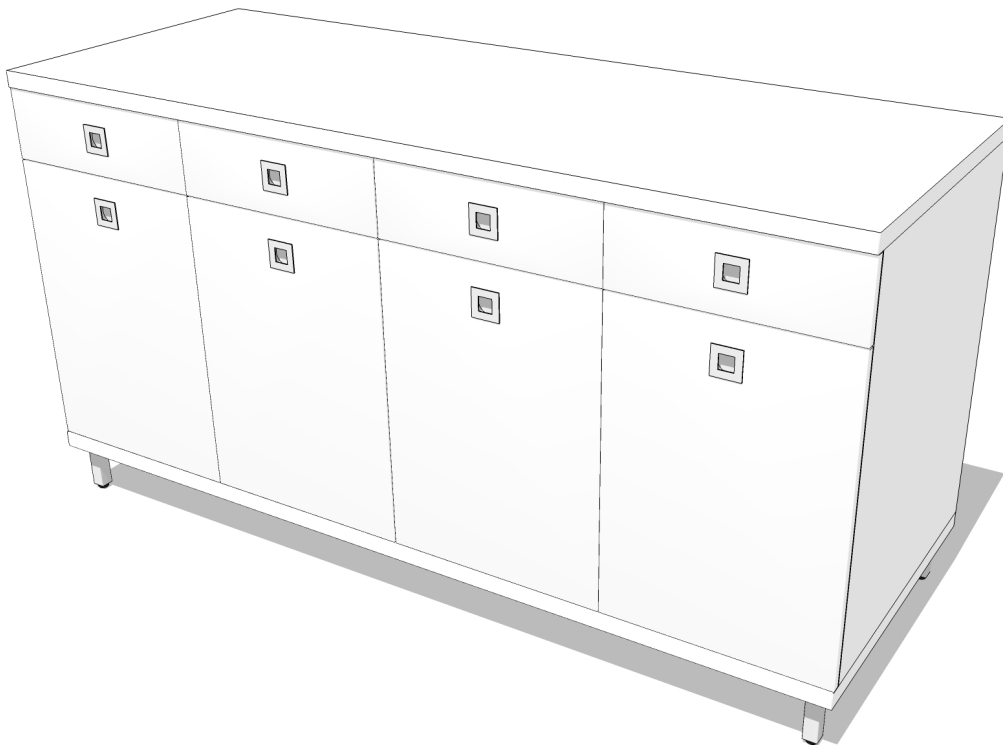

SERVER SE64B24

Width 64" × Depth 24" × Height 34"

Designed as a multifunctional unit, the Server promotes effortless hospitality and efficiency.

Shown at 1/2" Scale

FRONT

SIDE

PLAN

Finishes of sample shown

Box : White Laminate | **Counter:** White Laminate | **Face:** White Laminate | **Platform:** White Laminate | **Legs:** 4" Metal