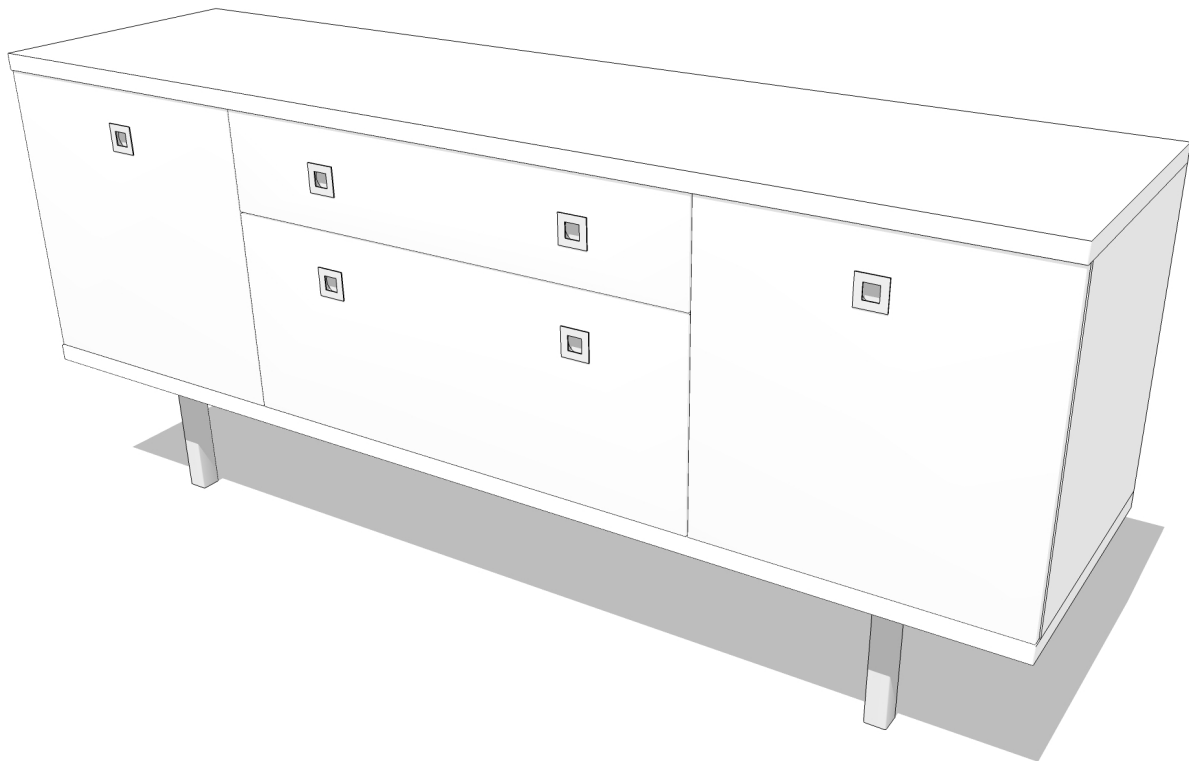

SERVER SE78A20

Width 78" × Depth 20" × Height 34"

Designed as a multifunctional unit, the Server promotes effortless hospitality and efficiency.

Shown at 1/2" Scale

FRONT

SIDE

PLAN

Finishes of sample shown

Box : White Laminate | **Counter:** White Laminate | **Face:** White Laminate | **Platform:** White Laminate | **Legs:** 10" Metal