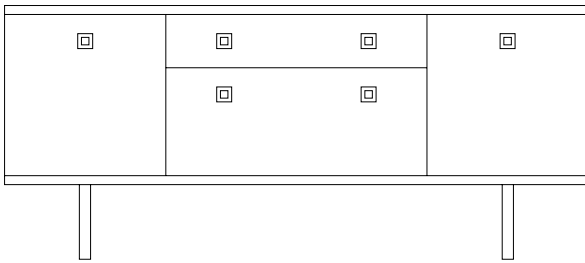

SERVER SE78A20

Width 78" × Depth 20" × Height 34"

Designed as a multifunctional unit, the Server promotes effortless hospitality and efficiency.

Shown at 1/2" Scale

FRONT

SIDE

PLAN

Finishes of sample shown

Box : White Laminate | **Counter:** White Laminate | **Face:** White Laminate | **Platform:** White Laminate | **Legs:** 10" Metal