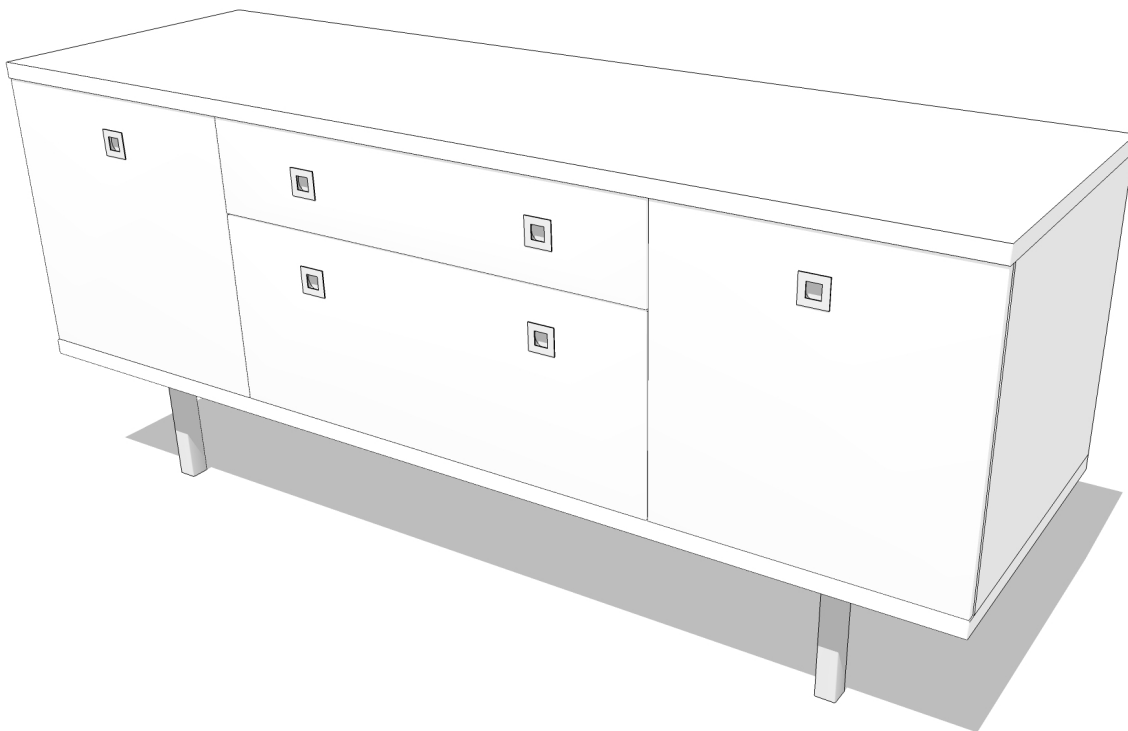

SERVER SE78A24

Width 78" × Depth 24" × Height 34"

Designed as a multifunctional unit, the Server promotes effortless hospitality and efficiency.

Shown at 1/2" Scale

FRONT

SIDE

PLAN

Finishes of sample shown

Box : White Laminate | **Counter:** White Laminate | **Face:** White Laminate | **Platform:** White Laminate | **Legs:** 10" Metal