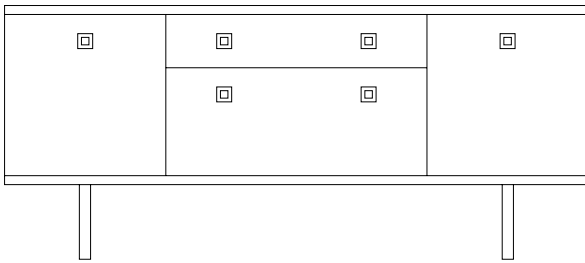

SERVER SE78A24

Width 78" × Depth 24" × Height 34"

Designed as a multifunctional unit, the Server promotes effortless hospitality and efficiency.

Shown at 1/2" Scale

FRONT

SIDE

PLAN

Finishes of sample shown

Box : White Laminate | **Counter:** White Laminate | **Face:** White Laminate | **Platform:** White Laminate | **Legs:** 10" Metal