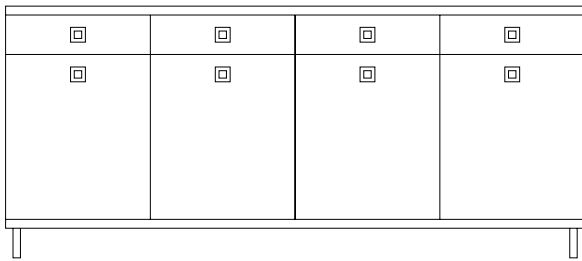

SERVER SE78B20

Width 78" × Depth 20" × Height 34"

Designed as a multifunctional unit, the Server promotes effortless hospitality and efficiency.

Shown at 1/2" Scale

FRONT

SIDE

PLAN

Finishes of sample shown

Box : White Laminate | **Counter:** White Laminate | **Face:** White Laminate | **Platform:** White Laminate | **Legs:** 4" Metal