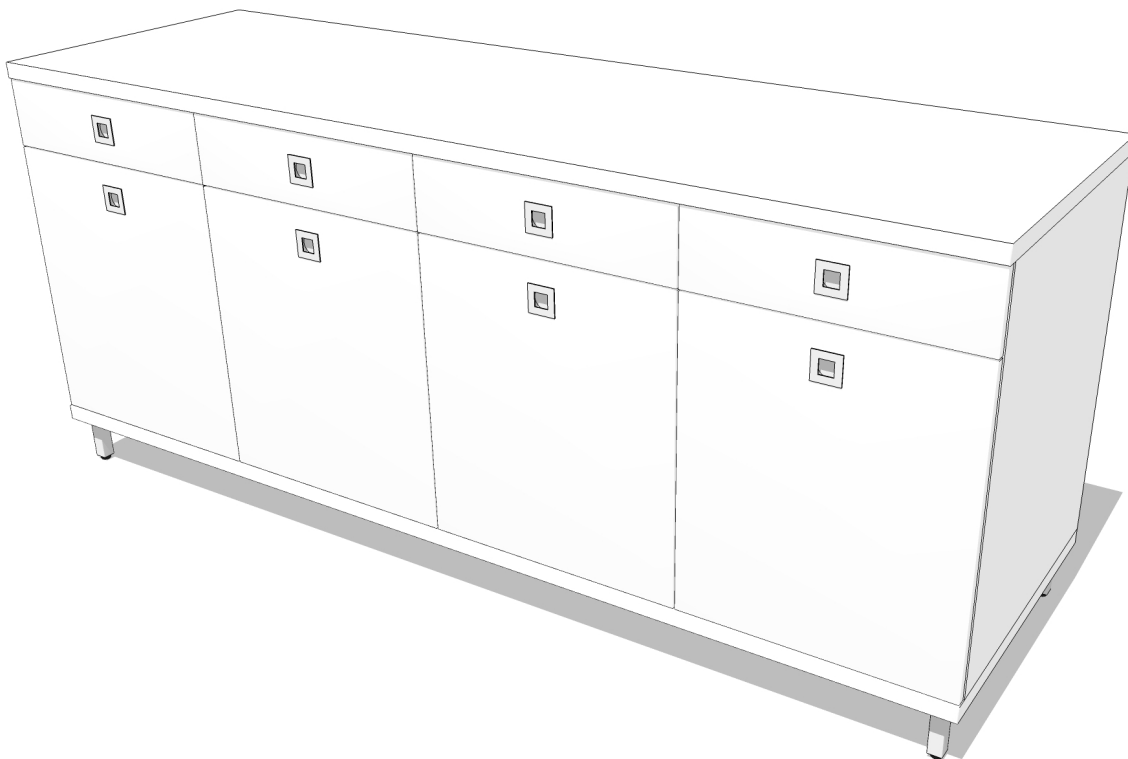

SERVER SE78B24

Width 78" × Depth 24" × Height 34"

Designed as a multifunctional unit, the Server promotes effortless hospitality and efficiency.

Shown at 1/2" Scale

FRONT

SIDE

PLAN

Finishes of sample shown

Box : White Laminate | **Counter:** White Laminate | **Face:** White Laminate | **Platform:** White Laminate | **Legs:** 4" Metal