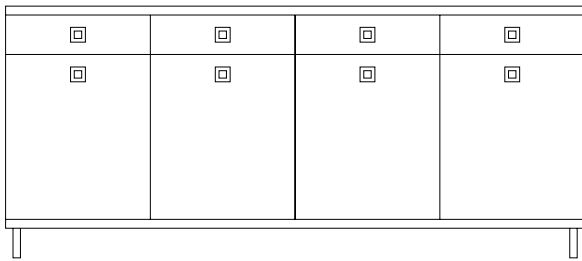

SERVER SE78B24

Width 78" × Depth 24" × Height 34"

Designed as a multifunctional unit, the Server promotes effortless hospitality and efficiency.

Shown at 1/2" Scale

FRONT

SIDE

PLAN

Finishes of sample shown

Box : White Laminate | **Counter:** White Laminate | **Face:** White Laminate | **Platform:** White Laminate | **Legs:** 4" Metal