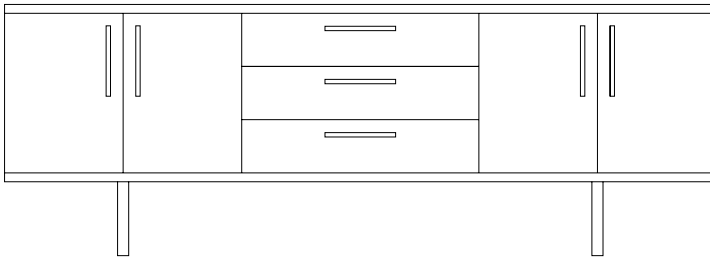

SERVER SE96A20

Width 96" × Depth 20" × Height 34"

Designed as a multifunctional unit, the Server promotes effortless hospitality and efficiency.

Shown at ½" Scale

FRONT

SIDE

PLAN

Finishes of sample shown

Box : White Laminate | **Counter:** White Laminate | **Face:** White Laminate | **Platform:** White Laminate | **Legs:** 10" Metal