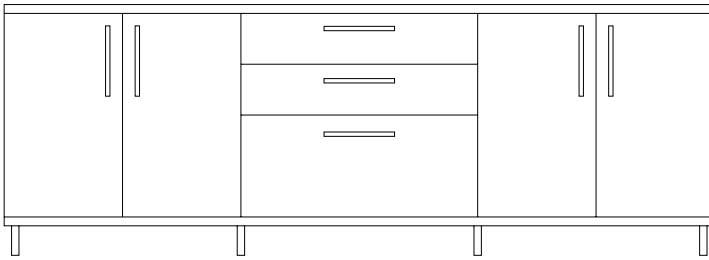

SERVER SE96B20

Width 96" × Depth 20" × Height 34"

Designed as a multifunctional unit, the Server promotes effortless hospitality and efficiency.

Shown at 1/2" Scale

FRONT

SIDE

PLAN

Finishes of sample shown

Box : White Laminate | **Counter:** White Laminate | **Face:** White Laminate | **Platform:** White Laminate | **Legs:** 4" Metal