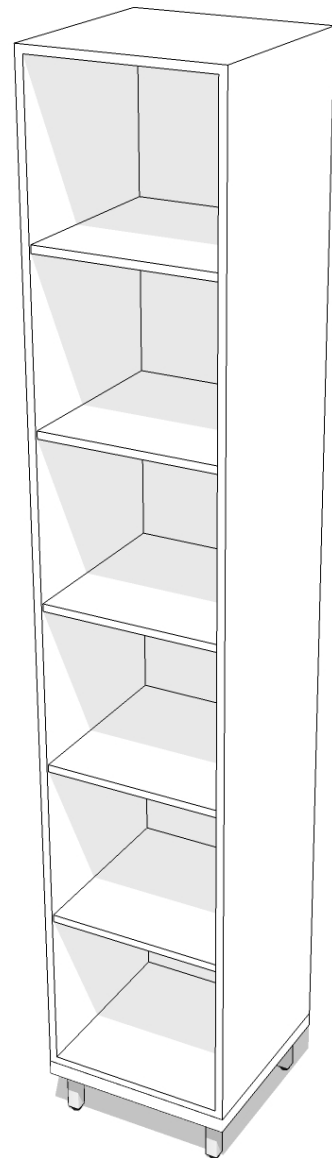

SHELVING SH16A16

Width 16" × Depth 16" × Height 88"

Minimal and modern, our Shelving units make way for organization and display.

Shown at 1/2" Scale

FRONT

SIDE

PLAN

Finishes of sample shown

Box : White Laminate | **Counter:** White Laminate | **Face:** White Laminate | **Platform:** White Laminate | **Legs:** 4" Metal