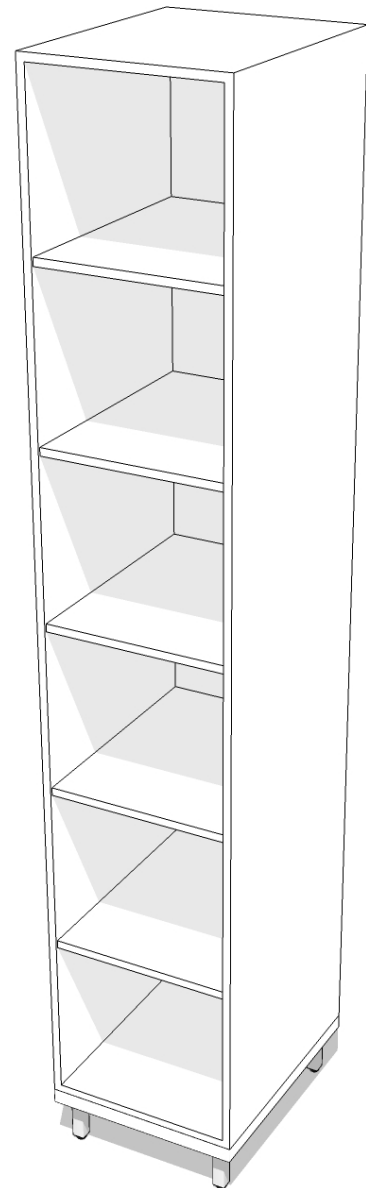

## SHELVING SH16A20

Width 16" × Depth 20" × Height 88"

Minimal and modern, our Shelving units make way for organization and display.

Shown at 1/2" Scale

**FRONT**

**SIDE**

**PLAN**

Finishes of sample shown

**Box :** White Laminate | **Counter:** White Laminate | **Face:** White Laminate | **Platform:** White Laminate | **Legs:** 4" Metal