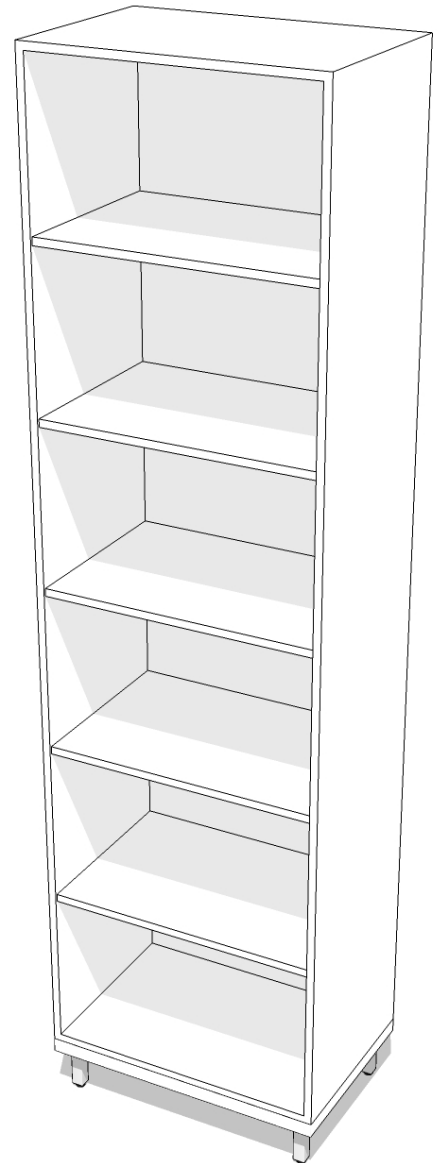

SHELVING SH24A16

Width 24" × Depth 16" × Height 88"

Minimal and modern, our Shelving units make way for organization and display.

Shown at 1/2" Scale

FRONT

SIDE

PLAN

Finishes of sample shown

Box : White Laminate | **Counter:** White Laminate | **Face:** White Laminate | **Platform:** White Laminate | **Legs:** 4" Metal