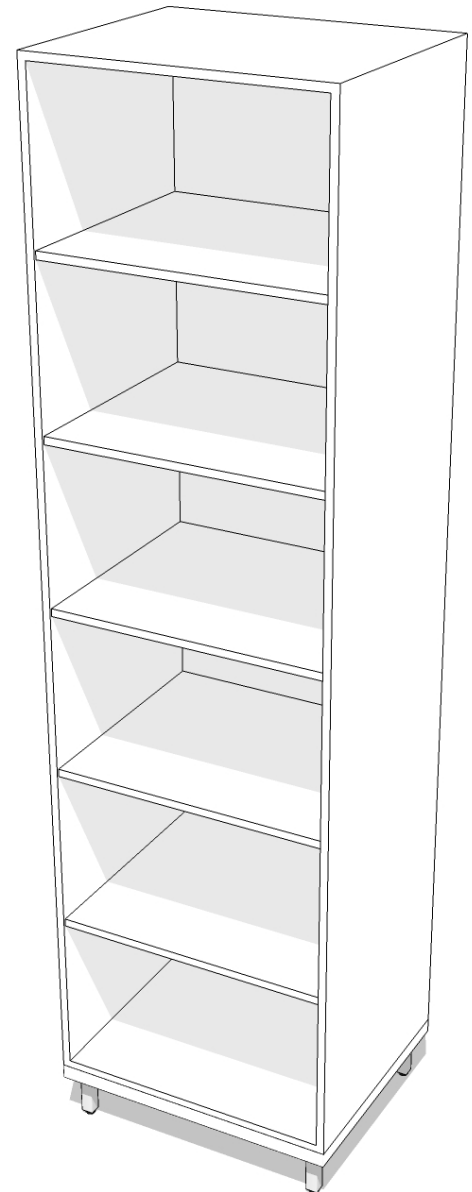

SHELVING SH24A20

Width 24" × Depth 20" × Height 88"

Minimal and modern, our Shelving units make way for organization and display.

Shown at 1/2" Scale

FRONT

SIDE

PLAN

Finishes of sample shown

Box : White Laminate | **Counter:** White Laminate | **Face:** White Laminate | **Platform:** White Laminate | **Legs:** 4" Metal