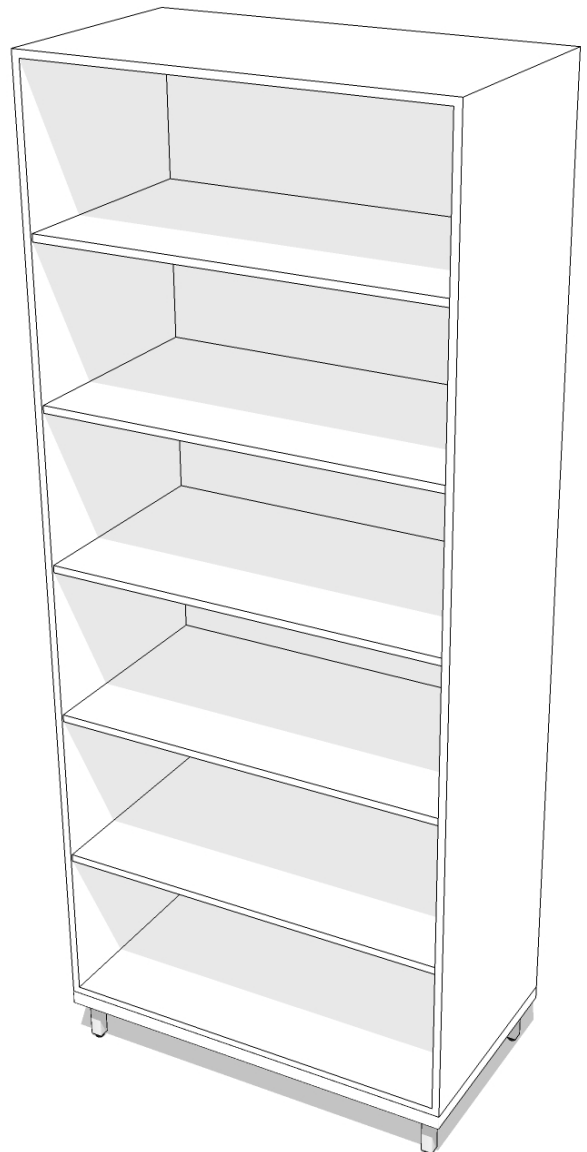

SHELVING SH36A20

Width 36" × Depth 20" × Height 88"

Minimal and modern, our Shelving units make way for organization and display.

Shown at ½" Scale

FRONT

SIDE

PLAN

Finishes of sample shown

Box : White Laminate | **Counter:** White Laminate | **Face:** White Laminate | **Platform:** White Laminate | **Legs:** 4" Metal