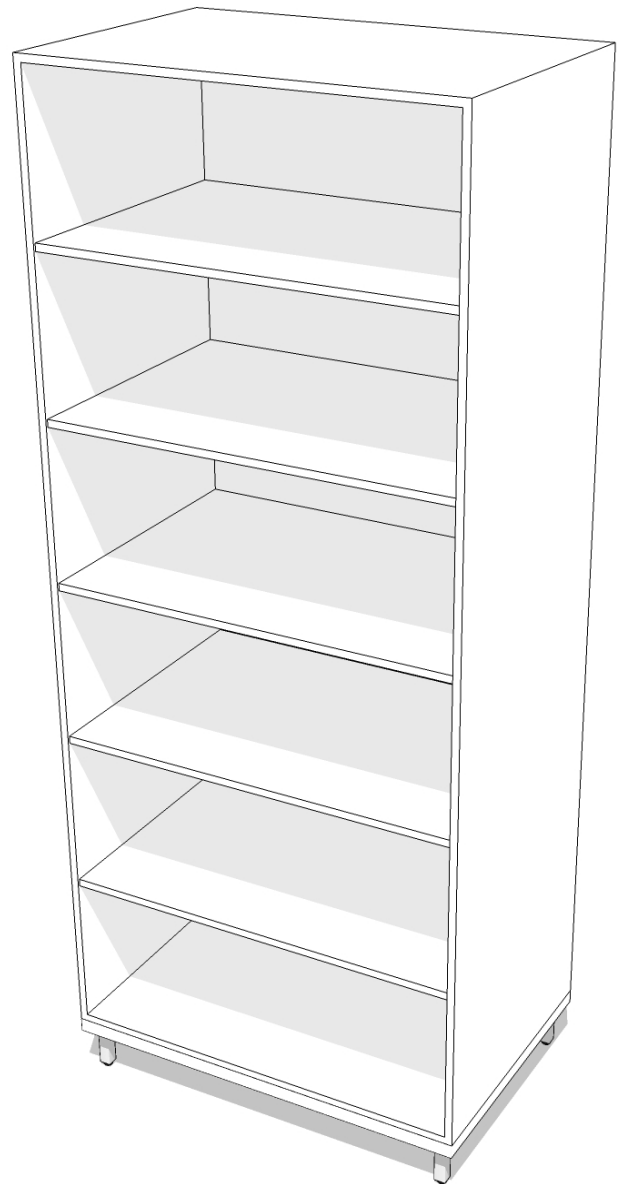

SHELVING SH36A24

Width 36" × Depth 24" × Height 88"

Minimal and modern, our Shelving units make way for organization and display.

Shown at 1/2" Scale

FRONT

SIDE

PLAN

Finishes of sample shown

Box : White Laminate | **Counter:** White Laminate | **Face:** White Laminate | **Platform:** White Laminate | **Legs:** 4" Metal