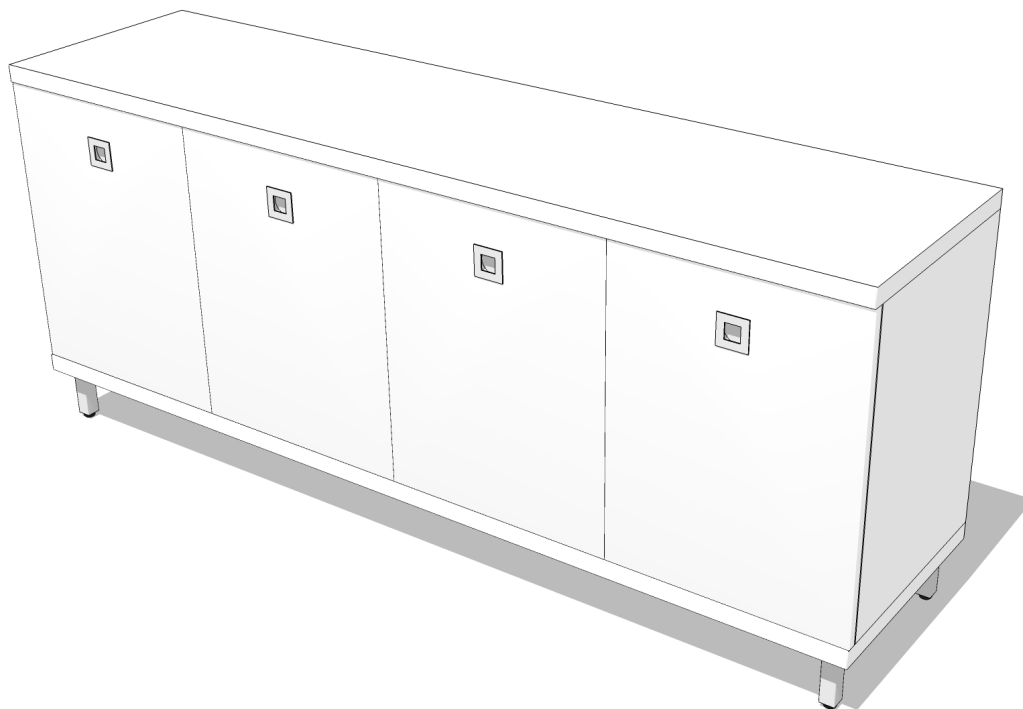

MEDIA ME64A16

Width 64" × Depth 16" × Height 27"

Ideal for electronic storage and displays, our Media unit provides functional and stylish organization.

Shown at 1/2" Scale

PLAN

FRONT

SIDE

Finishes of sample shown

Box : White Laminate | **Counter:** White Laminate | **Face:** White Laminate | **Platform:** White Laminate | **Legs:** 4" Metal