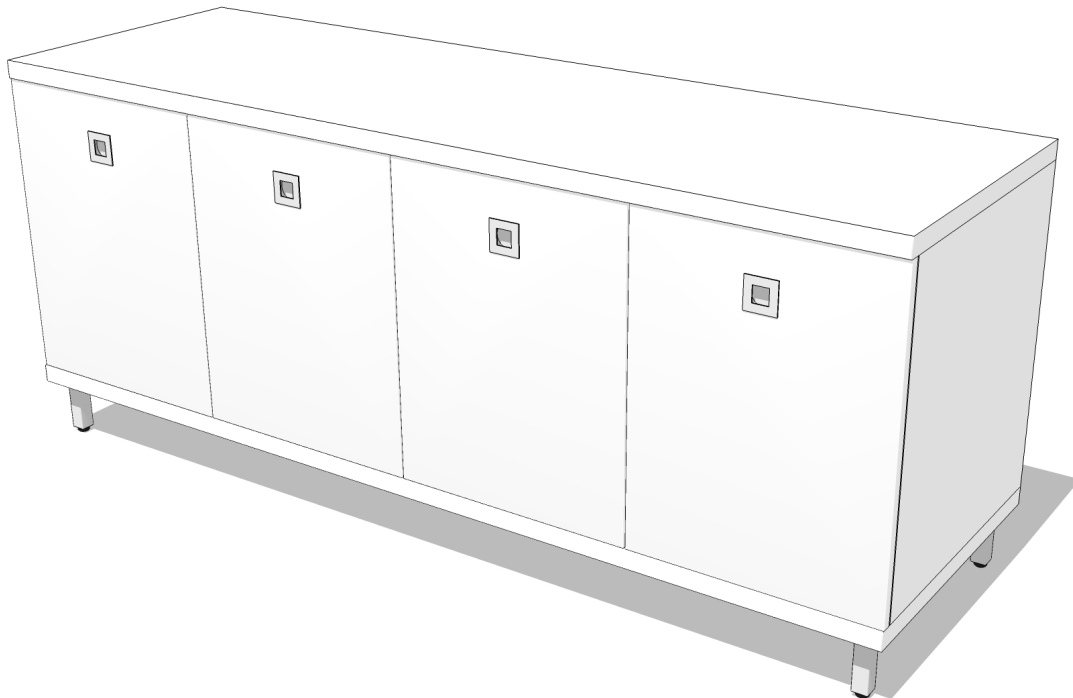

MEDIA ME64A20

Width 64" × Depth 20" × Height 27"

Ideal for electronic storage and displays, our Media unit provides functional and stylish organization.

Shown at 1/2" Scale

PLAN

FRONT

SIDE

Finishes of sample shown

Box : White Laminate | **Counter:** White Laminate | **Face:** White Laminate | **Platform:** White Laminate | **Legs:** 4" Metal