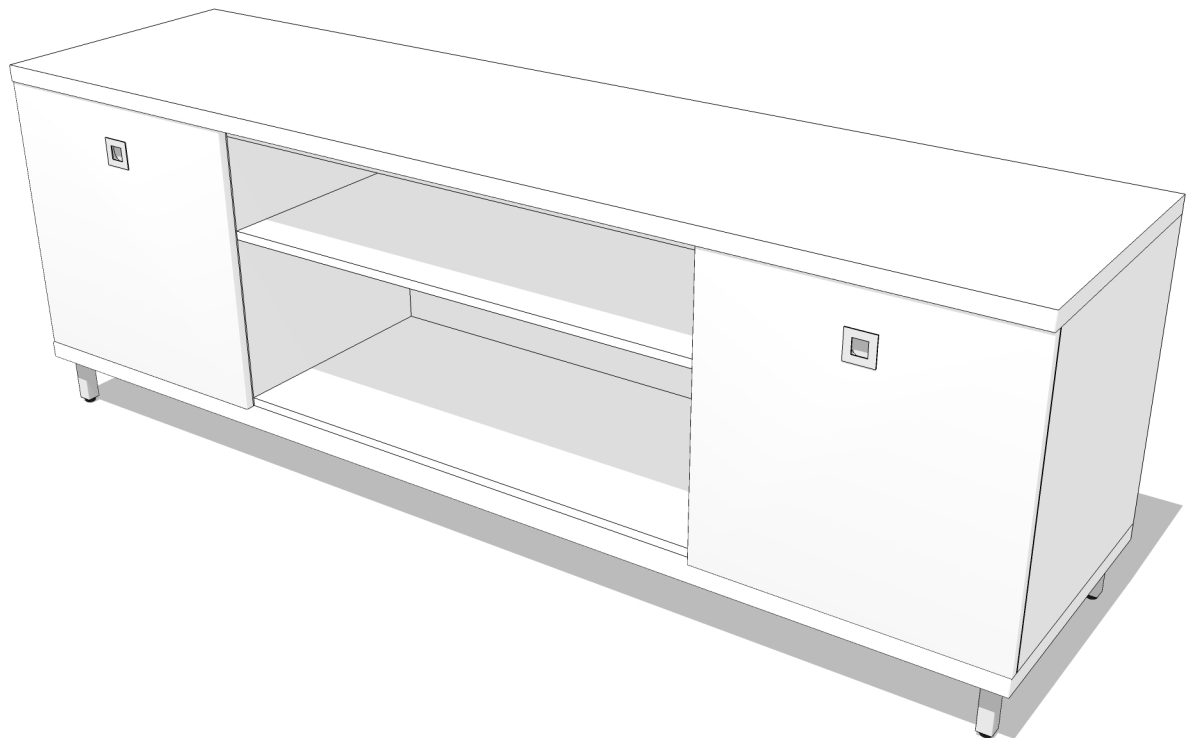

MEDIA ME78B20

Width 78" × Depth 20" × Height 27"

Ideal for electronic storage and displays, our Media unit provides functional and stylish organization.

Shown at 1/2" Scale

PLAN

FRONT

SIDE

Finishes of sample shown

Box : White Laminate | **Counter:** White Laminate | **Face:** White Laminate | **Platform:** White Laminate | **Legs:** 4" Metal