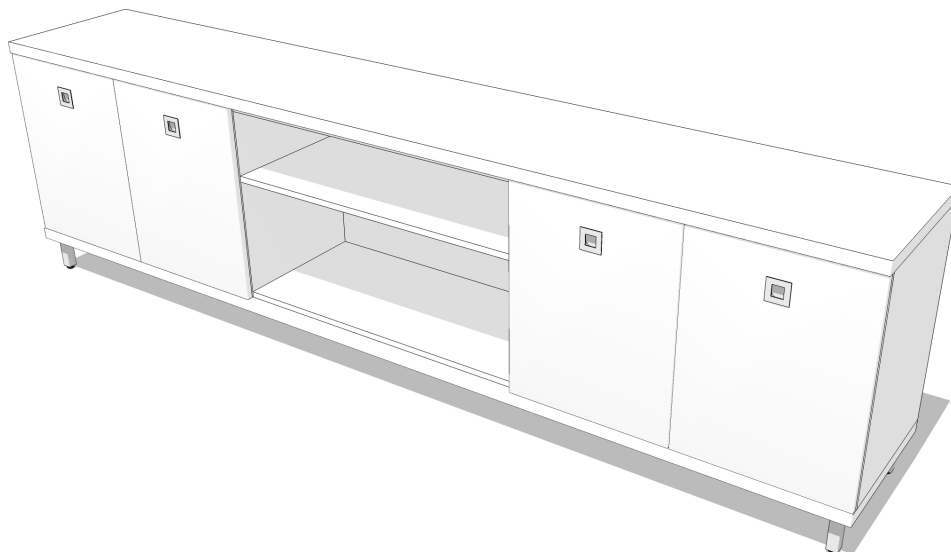

MEDIA ME96B16

Width 96" × Depth 16" × Height 27"

Ideal for electronic storage and displays, our Media unit provides functional and stylish organization.

Shown at 1/2" Scale

FRONT

SIDE

PLAN

Finishes of sample shown

Box : White Laminate | **Counter:** White Laminate | **Face:** White Laminate | **Platform:** White Laminate | **Legs:** 4" Metal