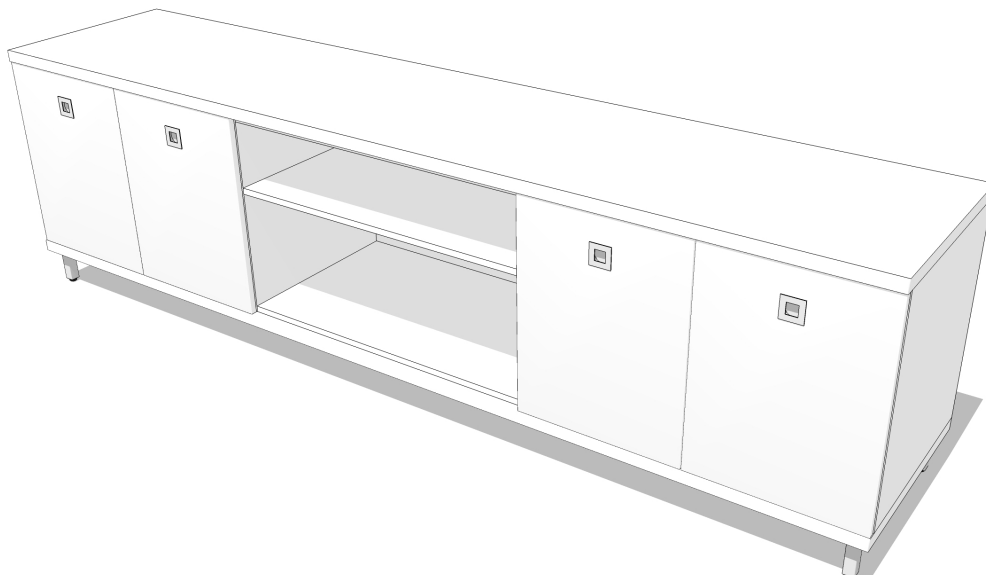

## MEDIA ME96B20

Width 96" × Depth 20" × Height 27"

Ideal for electronic storage and displays, our Media unit provides functional and stylish organization.

Shown at 1/2" Scale

### FRONT

### PLAN

Finishes of sample shown

**Box :** White Laminate | **Counter:** White Laminate | **Face:** White Laminate | **Platform:** White Laminate | **Legs:** 4" Metal